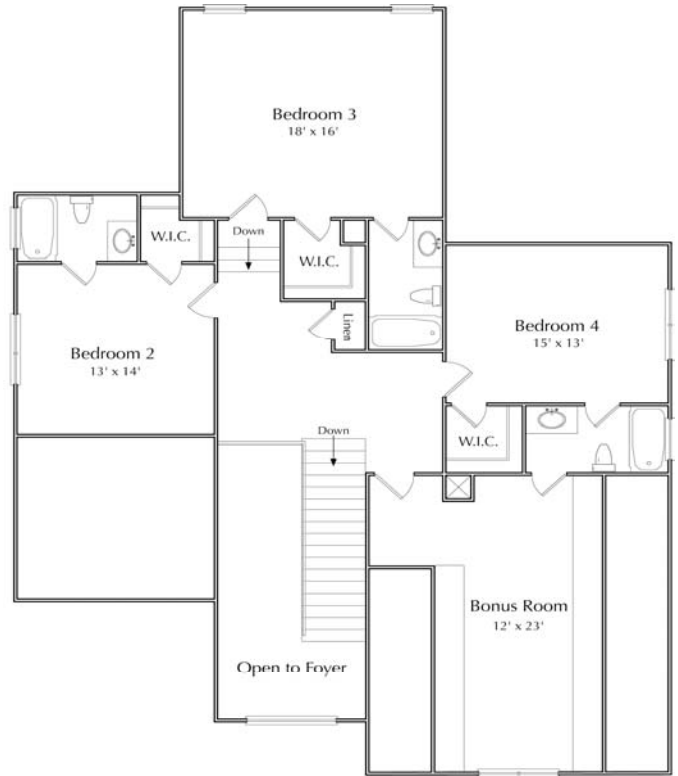

THE RESIDENCES
 AT JOHNS CREEK WALK
 MANOR HOMES

THE REDSTONE
 4 BEDROOM, 4 1/2 BATH, MASTER DOWN

First Floor

Second Floor

The information presented is believed to be accurate but is not warranted. Actual construction may vary. Plans subject to change, error or withdrawal without notice.