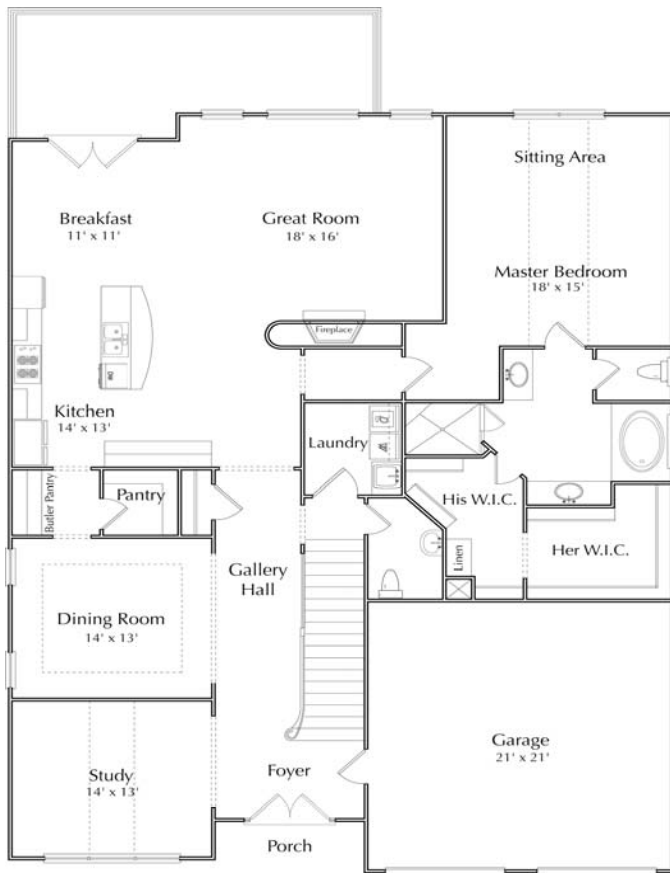

THE RESIDENCES
 AT JOHNS CREEK WALK
 MANOR HOMES

THE REDSTONE
 4 BEDROOM, 4 1/2 BATH, MASTER DOWN

First Floor

Second Floor

The information presented is believed to be accurate but is not warranted. Actual construction may vary. Plans subject to change, error or withdrawal without notice.